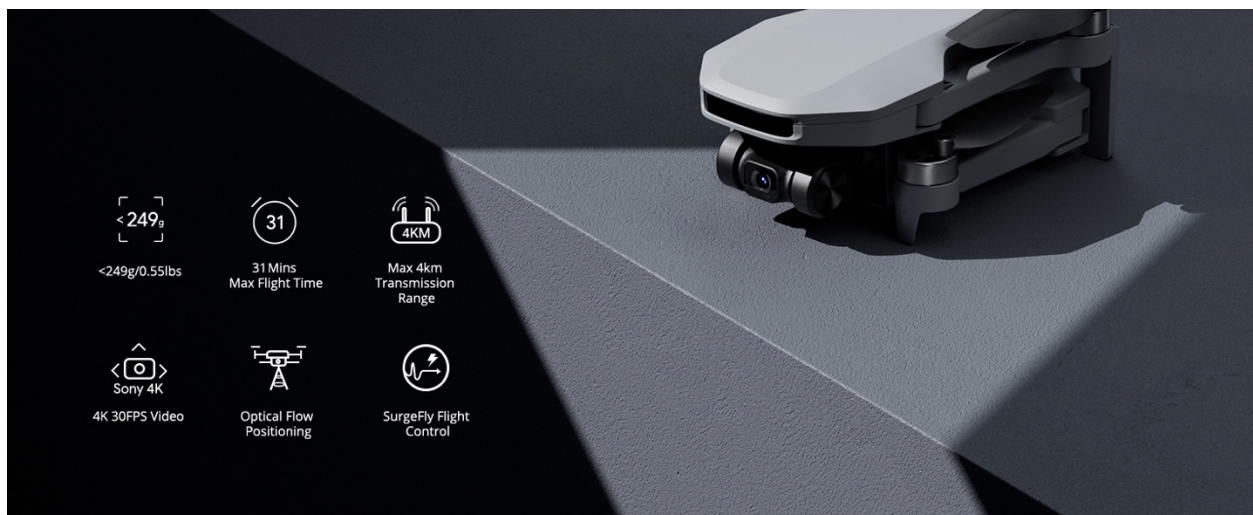

- **【Beginner Friendly, SurgeFly Flexible Control】** SurgeFly flight control system provides **Beginner Mode** and 3 flight modes - **Video, Normal, and Sport**- allowing you to challenge your skills as you become an advanced pilot with flexible and easy flight control experience. In Sport Mode, the max speed can be up to 16m/s in 2.8s.
- **【PixSync 2.0, 4Km Long Transmission】** The control range is up to **4Km/13,123ft**. The PixSync 2.0 technology ensures stable, consistent video in most shooting conditions and enables low latency for HD digital video.
- **【Precise GPS Auto Return, Multi-Flight Modes】** The ATOM SE GPS drone will **safely auto-fly back** to the take-off point when it's lost signal or is in low power. Easy to control for all levels. You can have even more fun with features like Follow Me, Waypoint Flight, and Circle Flight of the drone. Dive into more flying possibilities.
- **【Always Improving】** All firmware supports FOTA, we recommend keeping up to date with the latest firmware to enjoy the ever-improving flight experience and shooting quality. (Note: Please make sure the micro SD card is inserted when updating the camera-related firmware, and the SD card is not included.)
- **【Kindly Reminder】** ATOM SE is compatible with IOS 11 and Android 7.0 or above, and we offer 3 types of adapter cables (Micro/Type C/Lightning) to connect your phone and the remote control, you can choose the one you need